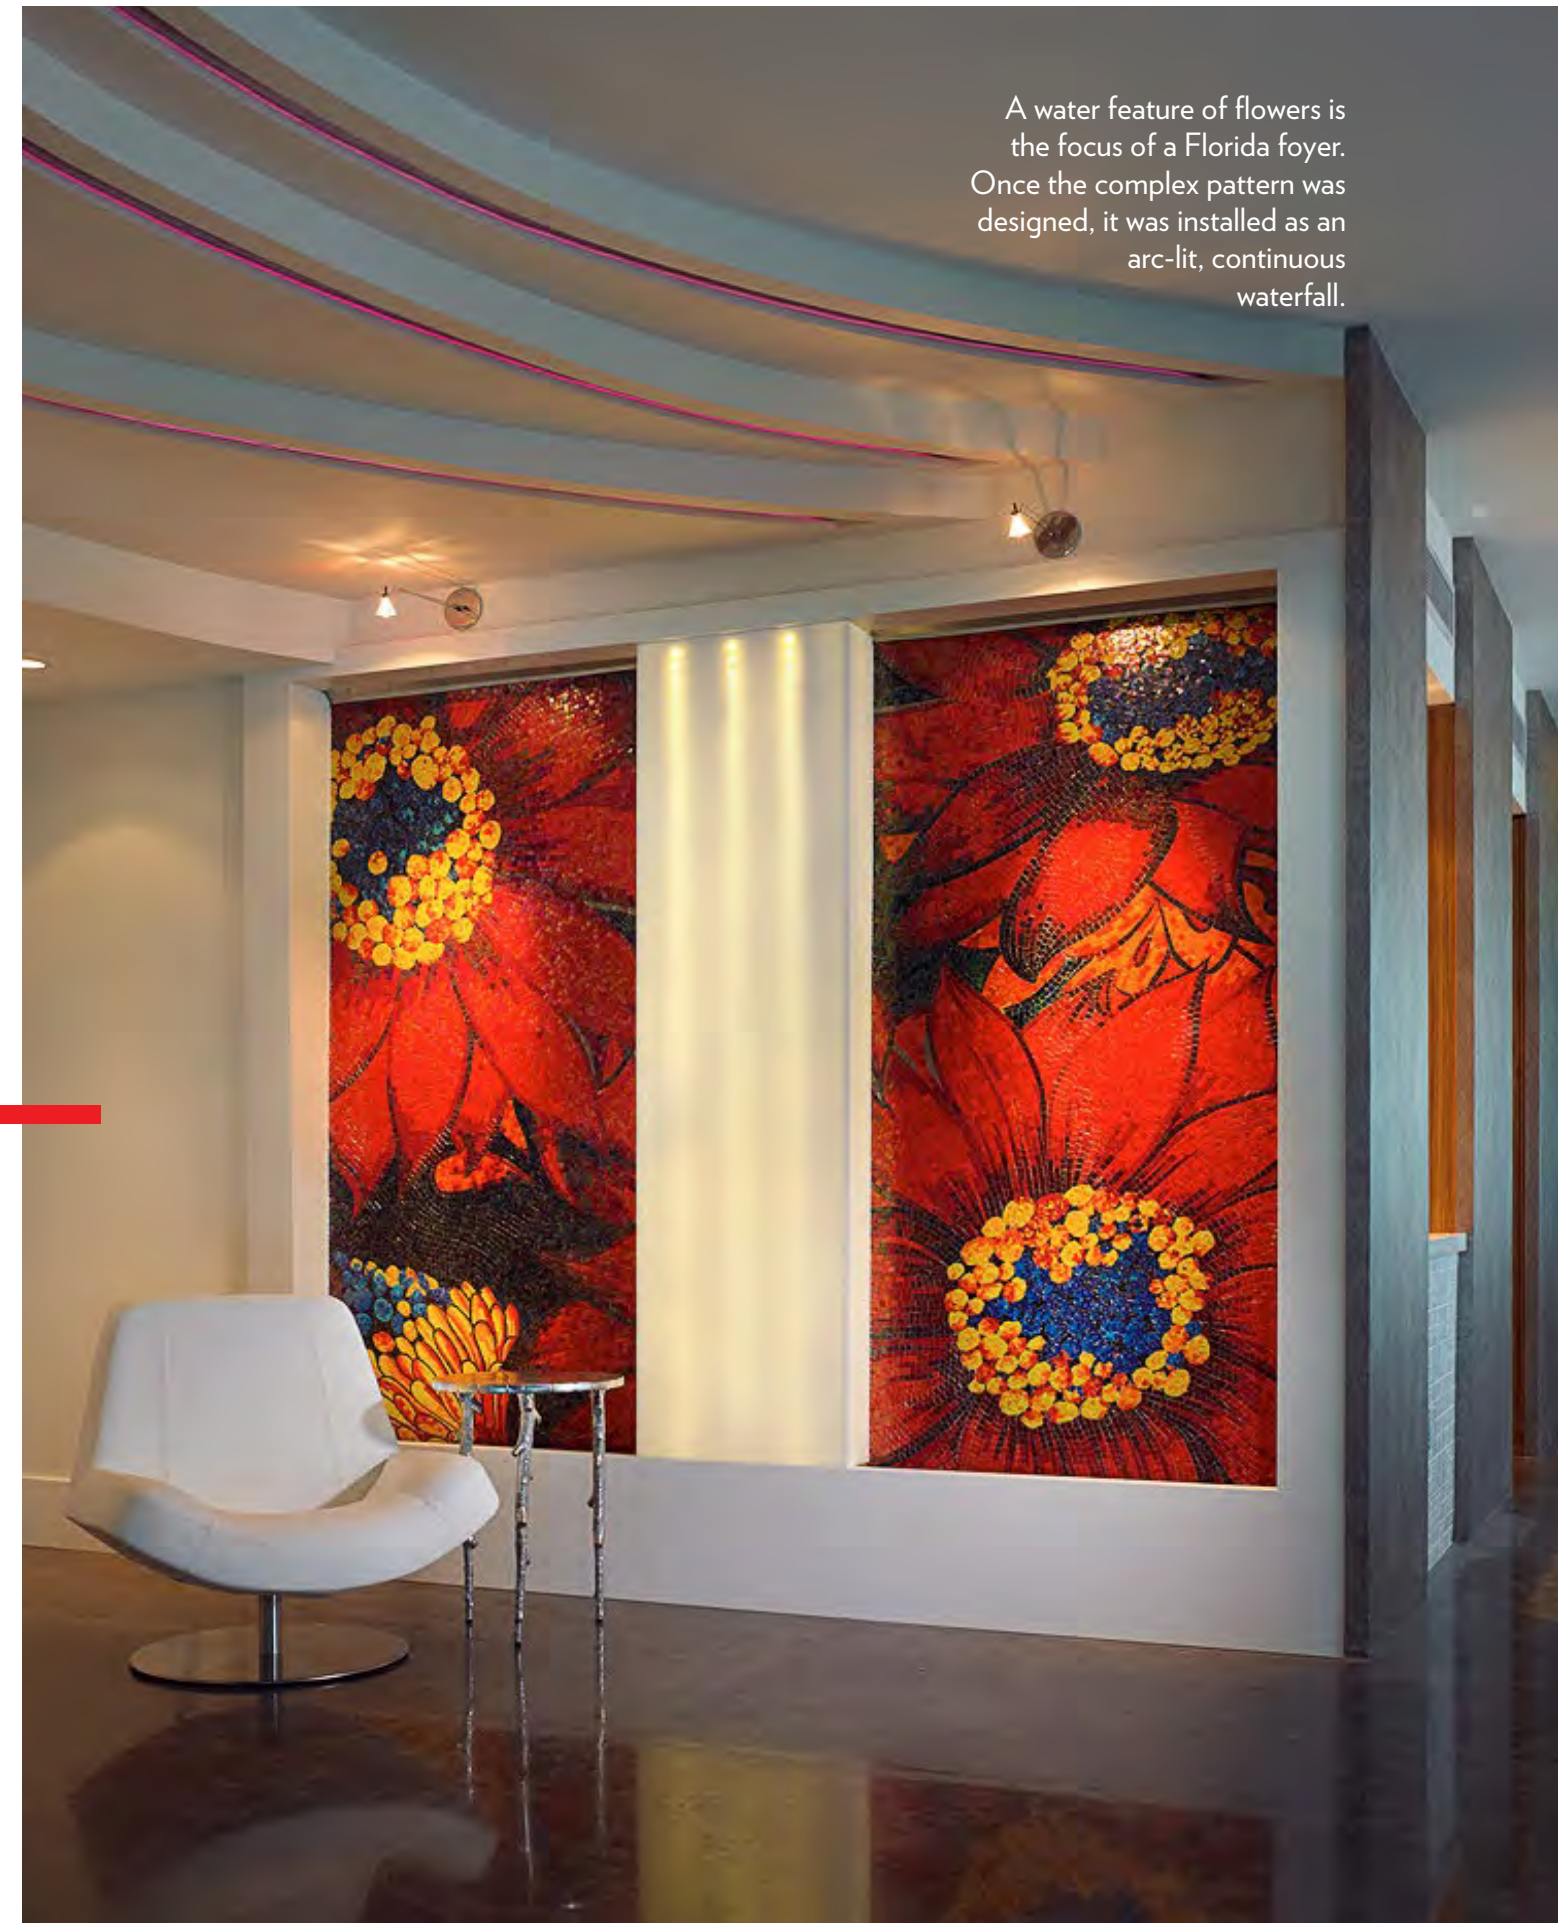

*Modern times call for contemporary design - ideas that breathe in the times in which we live in... and breathe out fresh, bold concepts.*

When past clients returned to Naples-based designer Jenny Provost for help with the elevator foyer for their exclusive Bal Harbour residence, they came looking for fearless design and unconventional storage space. Having already designed and installed ornate wrought iron morning glories in their Washington, DC home, they asked for a repeat performance, in a tropical locale. Aluminum and resin coral wall art created by a local artist offers a striking backdrop for red panels hiding storage space for everything from beach gear to folding chairs. >>

A water feature of flowers is the focus of a Florida foyer. Once the complex pattern was designed, it was installed as an arc-lit, continuous waterfall.

Part office, part flex space, this room covers the spread through a clever dual-purpose desk. Inspired by the very icon of modernity – the bar code – it can accommodate two people at work or be transformed into additional dining space.

An ocean front condo's masculine, seagoing themed bathroom with porthole lights has a pop of color in the Miami Dolphins-turquoise sink, repeated in the adjacent games room (inset), which converts into a children's spare room.